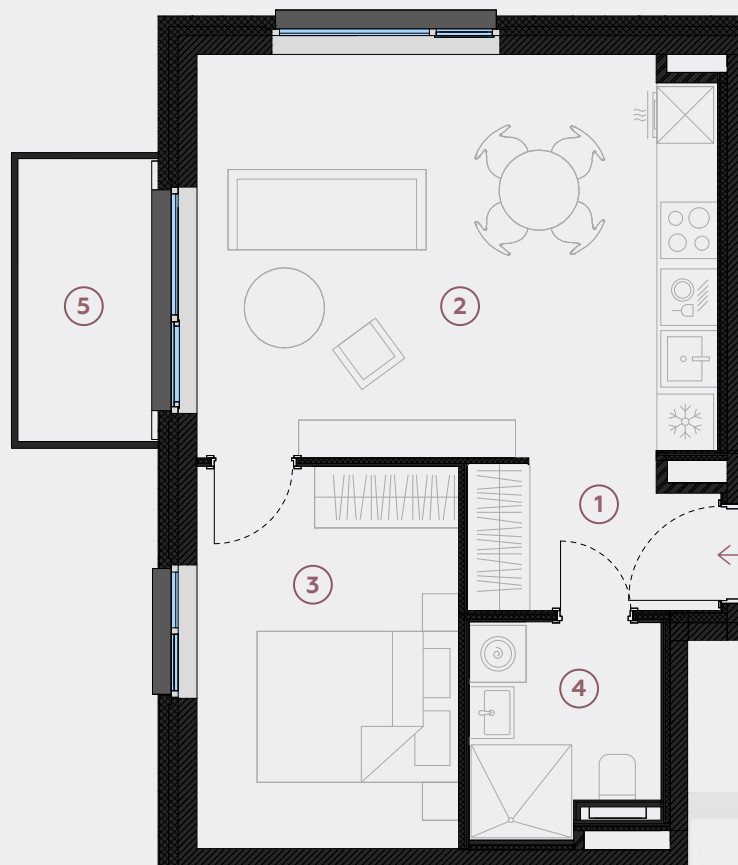

3rd floor, Liela street 45b, Marupe

Apartment # 40

#	ROOM	M ²
1	Hall	4
2	Living room & Kitchen	23,2
3	Bedroom	11,2
4	Bathroom	4,3
5	Balcony	4,5

Living area 42,7

Total area 47,2

SCALE 1:80

0 80 160 240

IN 1 CENTIMETER – 80 CENTIMETERS