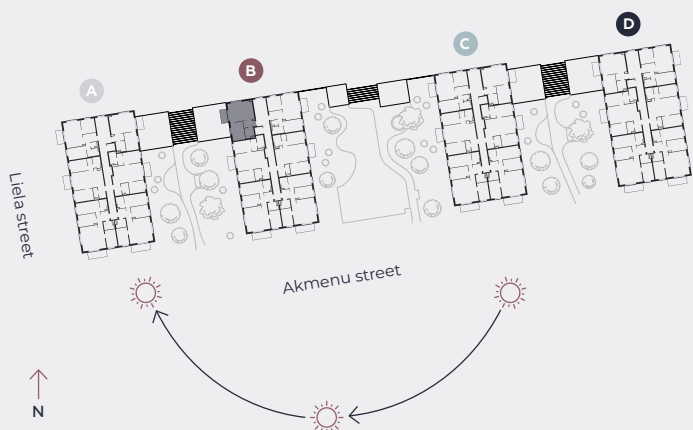

3rd floor, Liela street 45b, Marupe

Apartment # 40

#	ROOM	M ²
1	Hall	4
2	Living room & Kitchen	23,2
3	Bedroom	11,2
4	Bathroom	4,3
5	Balcony	4,5

Living area 42,7

Total area 47,2

SCALE 1:80

0 80 160 240

IN 1 CENTIMETER – 80 CENTIMETERS