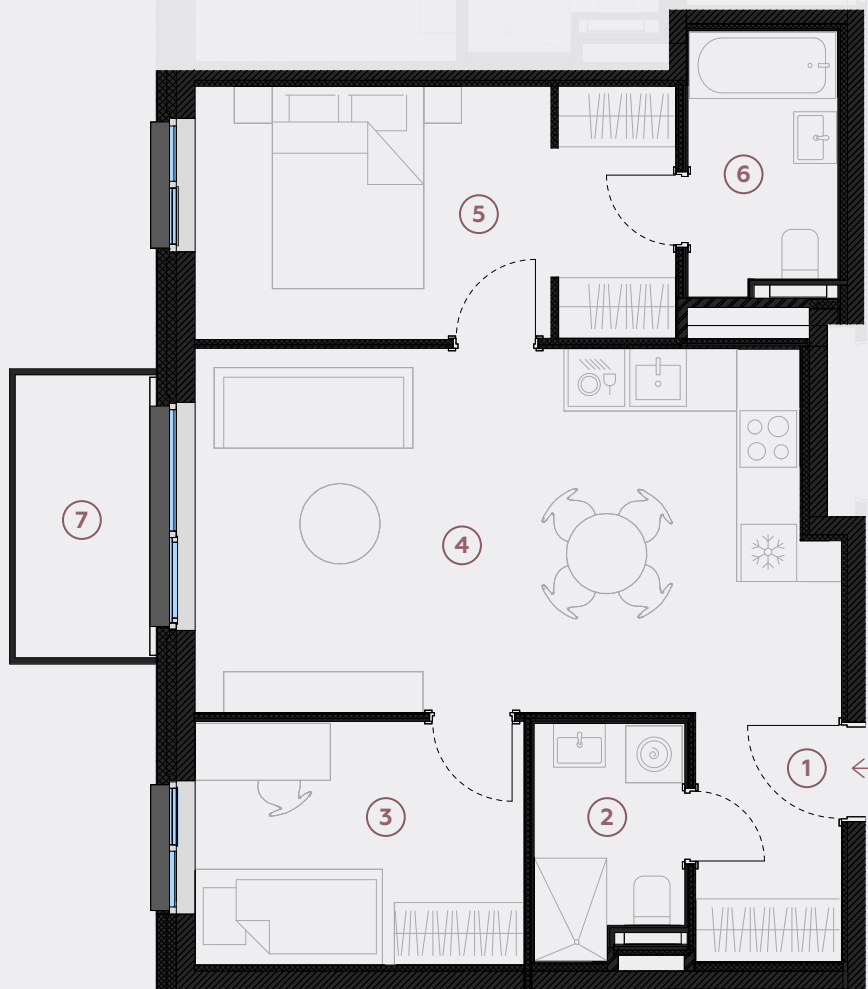

4th floor, Liela street 45b, Marupe

Apartment # 45

#	ROOM	M ²
1	Hall	4
2	WC	3,7
3	Bedroom	9
4	Living room & Kitchen	25,4
5	Bedroom	13,4
6	Bathroom	4,3
7	Balcony	4,5

Living area 59,8

Total area 64,3

SCALE 1:80