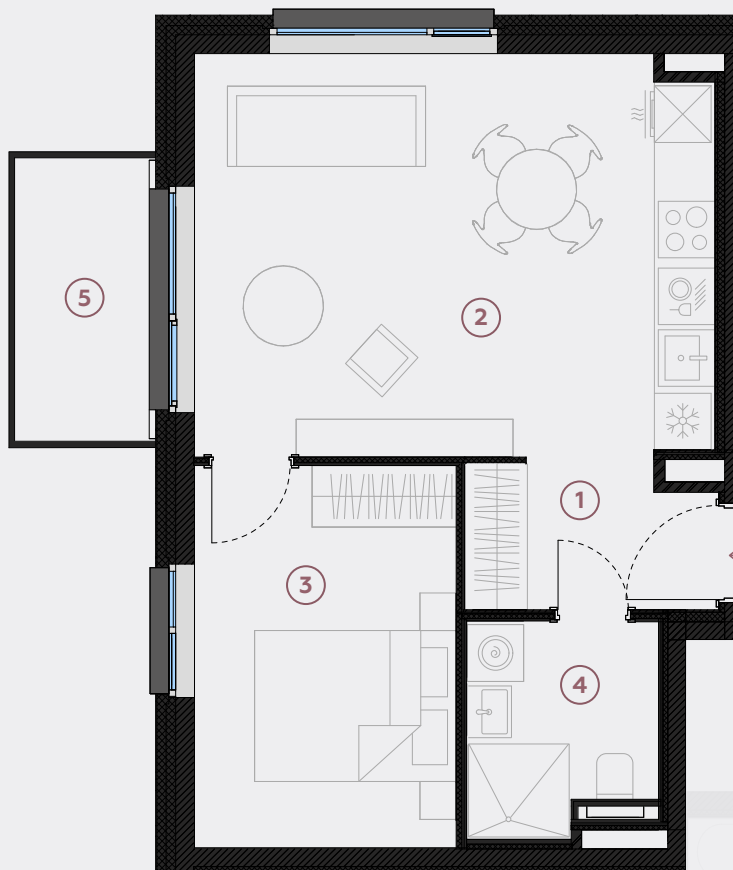

4th floor, Liela street 45b, Marupe

Apartment # 46

| # | ROOM | M ² |
|---|-----------------------|----------------|
| 1 | Hall | 4 |
| 2 | Living room & Kitchen | 23,2 |
| 3 | Bedroom | 11,2 |
| 4 | Bathroom | 4,3 |
| 5 | Balcony | 4,5 |

Living area 42,7

Total area 47,2

SCALE 1:80

0 80 160 240

IN 1 CENTIMETER – 80 CENTIMETERS

hepsor

📍 Citadeles iela 12,
Rīga, LV-1010

📞 +371 26 603 222