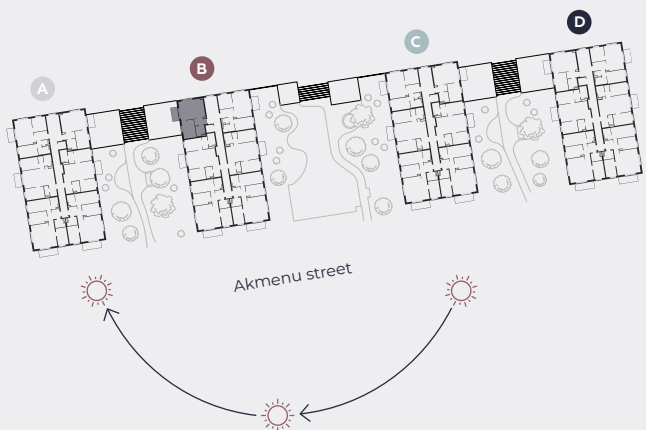

4th floor, Liela street 45b, Marupe

Apartment # 46

| # | ROOM | M ² |
|---|-----------------------|----------------|
| 1 | Hall | 4 |
| 2 | Living room & Kitchen | 23,2 |
| 3 | Bedroom | 11,2 |
| 4 | Bathroom | 4,3 |
| 5 | Balcony | 4,5 |

Living area 42,7

Total area 47,2

SCALE 1:80

0 80 160 240

IN 1 CENTIMETER – 80 CENTIMETERS

hepsor

📍 Citadeles iela 12,
Rīga, LV-1010

📞 +371 26 603 222