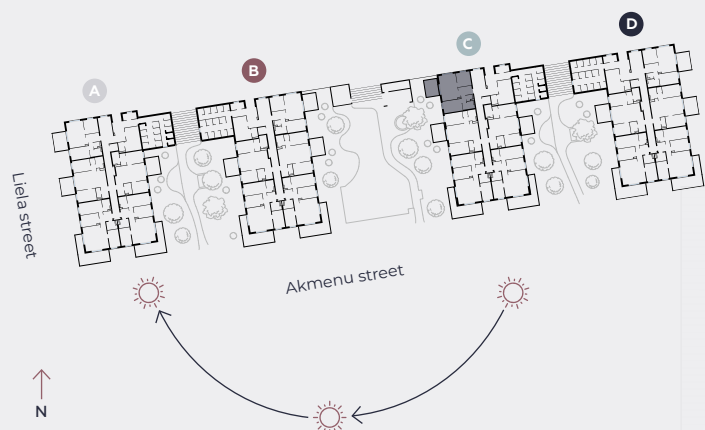

1st floor, Liela street 45c, Marupe

## Apartment # 51

#	ROOM	M <sup>2</sup>
1	Hall	6,9
2	WC	1,6
3	Bathroom	3,9
4	Bedroom	10,8
5	Living room & Kitchen	22
6	Bedroom	9,6
7	Terrace	11,7

Living area 54,8

Total area 66,5

SCALE 1:80

0 80 160 240

IN 1 CENTIMETER – 80 CENTIMETERS