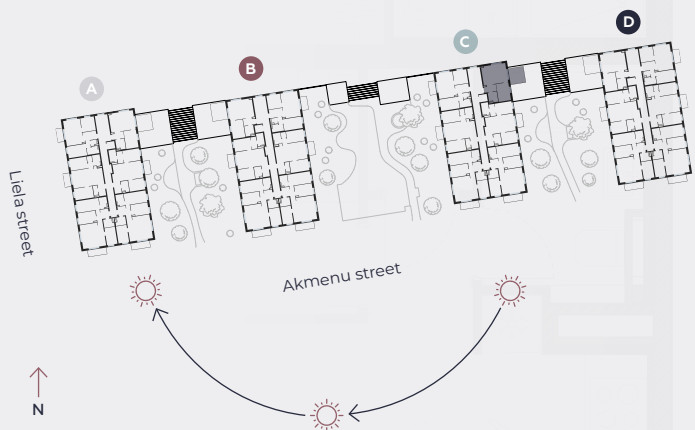

2nd floor, Liela street 45c, Marupe

Apartment # 57

#	ROOM	M ²
1	Hall	4
2	Living room & Kitchen	23,2
3	Bedroom	11,2
4	Bathroom	4,3
5	Terrace	12,2

Living area 42,7

Total area 54,9

SCALE 1:80

0 80 160 240

IN 1 CENTIMETER – 80 CENTIMETERS