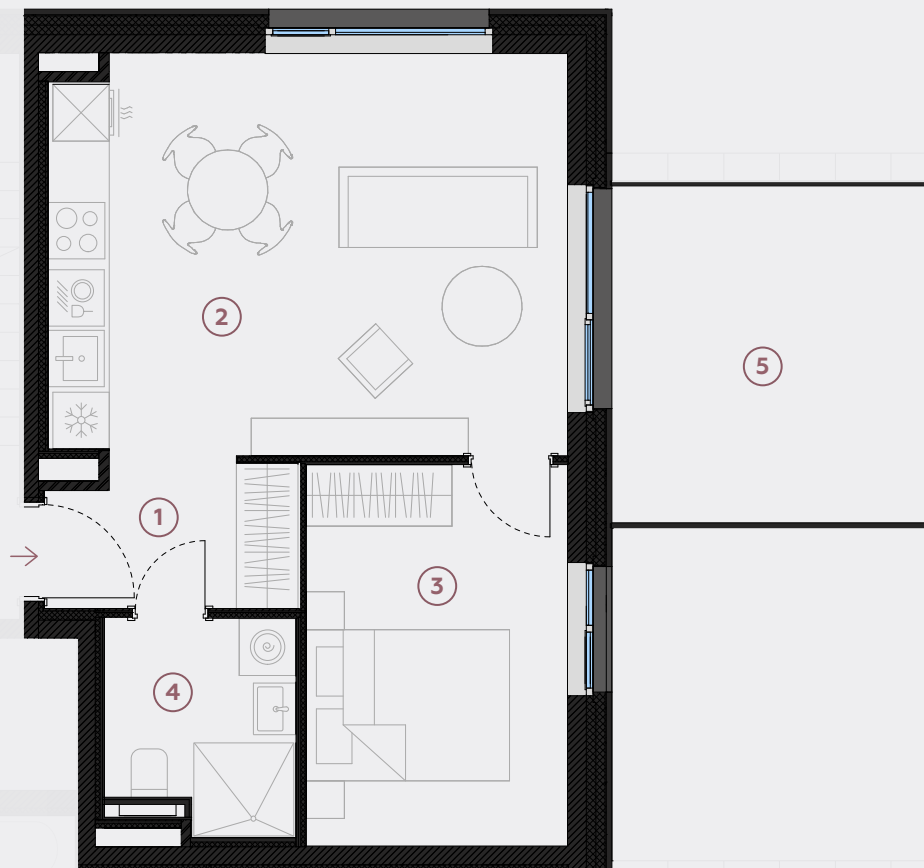

2nd floor, Liela street 45c, Marupe

Apartment # 57

#	ROOM	M ²
1	Hall	4
2	Living room & Kitchen	23,2
3	Bedroom	11,2
4	Bathroom	4,3
5	Terrace	12,2

Living area 42,7

Total area 54,9

SCALE 1:80

0 80 160 240

IN 1 CENTIMETER – 80 CENTIMETERS