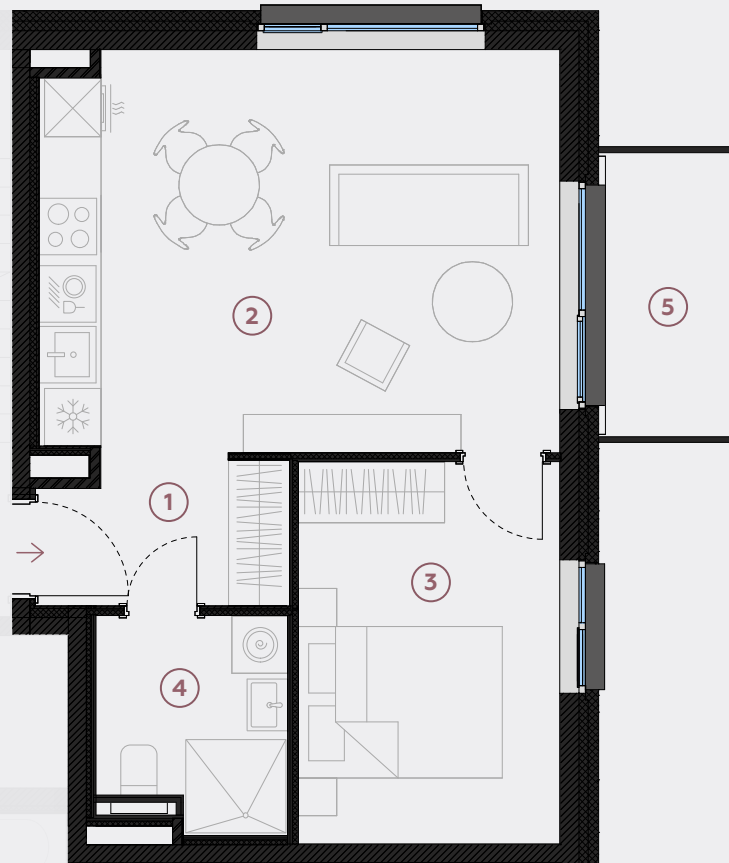

3rd floor, Liela street 45c, Marupe

Apartment # 63

#	ROOM	M ²
1	Hall	4
2	Living room & Kitchen	23,2
3	Bedroom	11,2
4	Bathroom	4,3
5	Balcony	4,5

Living area 42,7

Total area 47,2

SCALE 1:80

0 80 160 240

IN 1 CENTIMETER – 80 CENTIMETERS