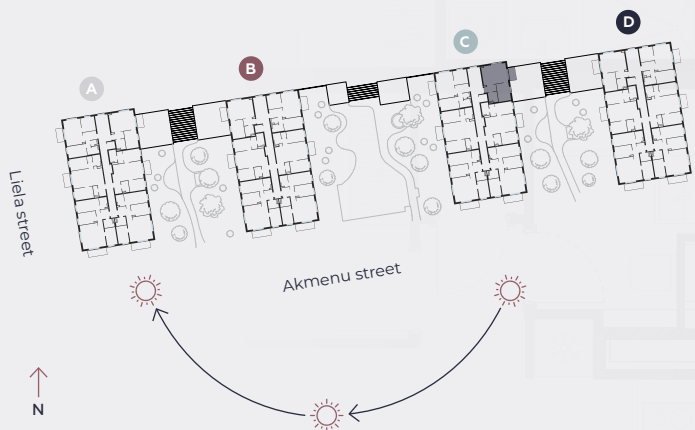

3rd floor, Liela street 45c, Marupe

Apartment # 63

#	ROOM	M ²
1	Hall	4
2	Living room & Kitchen	23,2
3	Bedroom	11,2
4	Bathroom	4,3
5	Balcony	4,5

Living area 42,7

Total area 47,2

SCALE 1:80

0 80 160 240

IN 1 CENTIMETER – 80 CENTIMETERS