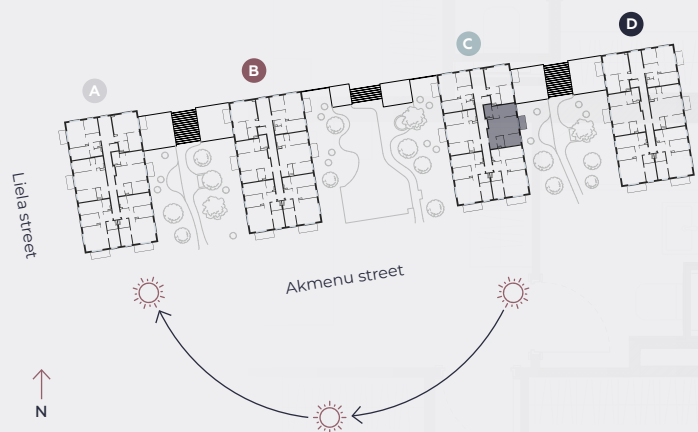

4th floor, Liela street 45c, Marupe

Apartment # 64

| # | ROOM | M ² |
|---|-----------------------|----------------|
| 1 | Hall | 4 |
| 2 | WC | 3,7 |
| 3 | Bedroom | 9 |
| 4 | Living room & Kitchen | 25,4 |
| 5 | Bedroom | 13,4 |
| 6 | Bathroom | 4,3 |
| 7 | Balcony | 4,5 |

Living area 59,8

Total area 64,3

SCALE 1:80

0 80 160 240

IN 1 CENTIMETER - 80 CENTIMETERS

hepsor

📍 Citadeles iela 12,
Rīga, LV-1010

📞 +371 26 603 222
(WHATSAPP & VIBER) LV / EN / RU