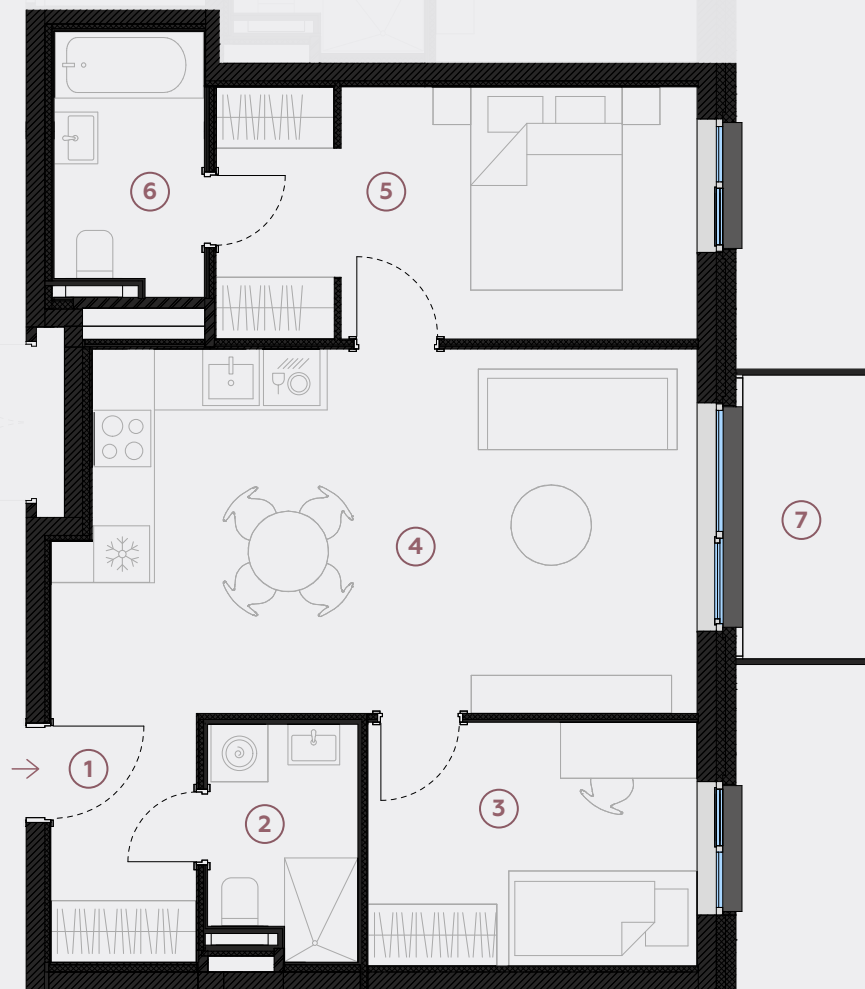

4th floor, Liela street 45c, Marupe

Apartment # 64

| # | ROOM | M ² |
|---|-----------------------|----------------|
| 1 | Hall | 4 |
| 2 | WC | 3,7 |
| 3 | Bedroom | 9 |
| 4 | Living room & Kitchen | 25,4 |
| 5 | Bedroom | 13,4 |
| 6 | Bathroom | 4,3 |
| 7 | Balcony | 4,5 |

Living area 59,8

Total area 64,3

SCALE 1:80

0 80 160 240

IN 1 CENTIMETER - 80 CENTIMETERS

hepsor

📍 Citadeles iela 12,
Rīga, LV-1010

📞 +371 26 603 222
(WHATSAPP & VIBER) LV / EN / RU