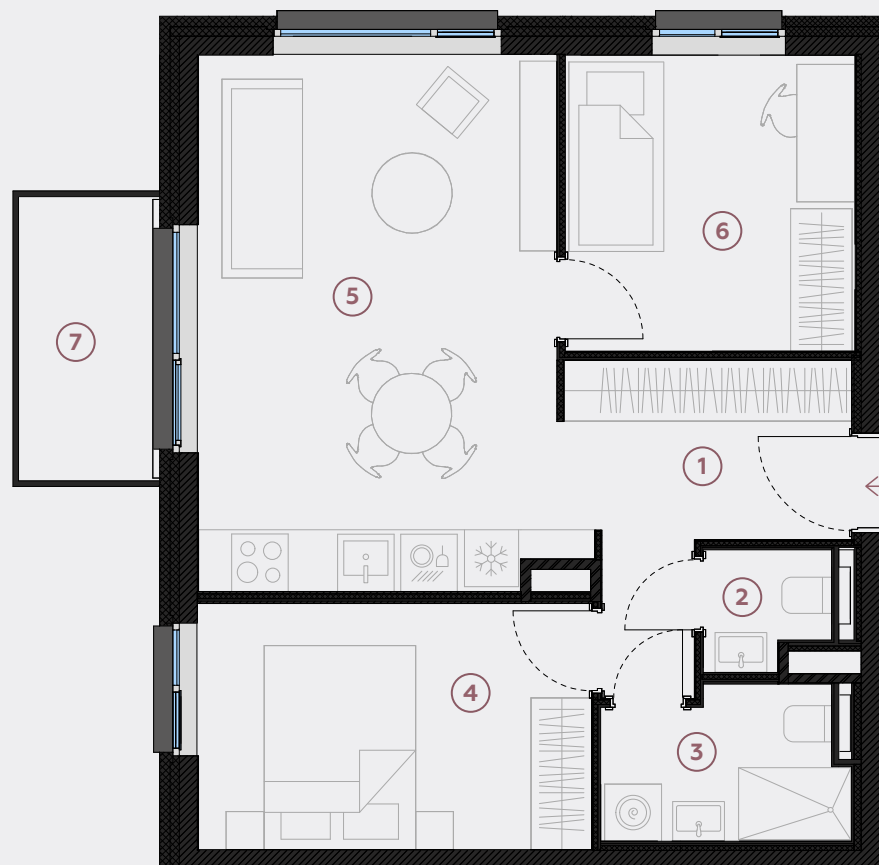

4th floor, Liela street 45c, Marupe

Apartment # 68

#	ROOM	M ²
1	Hall	6,9
2	WC	1,6
3	Bathroom	3,9
4	Bedroom	10,8
5	Living room & Kitchen	22
6	Bedroom	9,6
7	Balcony	4,5

Living area 54,8

Total area 59,3

SCALE 1:80