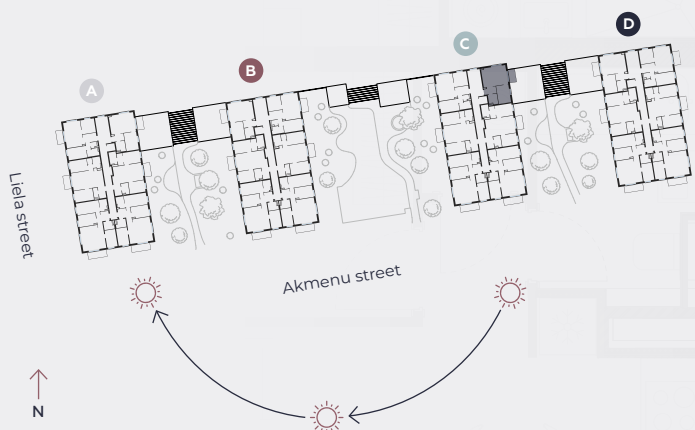

4th floor, Liela street 45c, Marupe

## Apartment # 69

#	ROOM	M <sup>2</sup>
1	Hall	4
2	Living room & Kitchen	23,2
3	Bedroom	11,2
4	Bathroom	4,3
5	Balcony	4,5

**Living area 42,7**

**Total area 47,2**

SCALE 1:80

0 80 160 240

IN 1 CENTIMETER – 80 CENTIMETERS