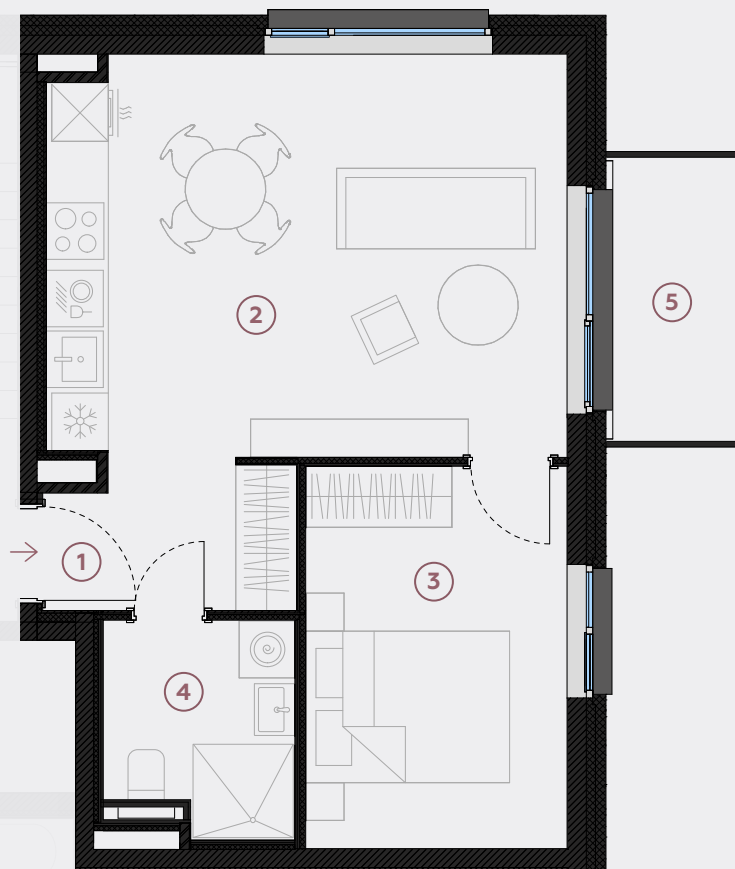

4th floor, Liela street 45c, Marupe

## Apartment # 69

#	ROOM	M <sup>2</sup>
1	Hall	4
2	Living room & Kitchen	23,2
3	Bedroom	11,2
4	Bathroom	4,3
5	Balcony	4,5

**Living area 42,7**

**Total area 47,2**

SCALE 1:80

0 80 160 240

IN 1 CENTIMETER – 80 CENTIMETERS