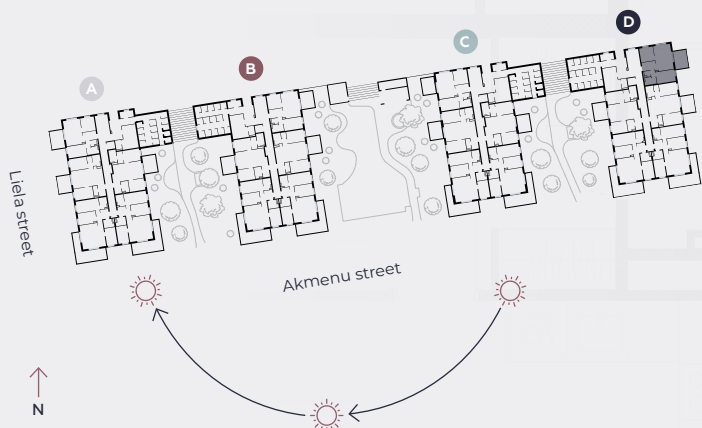

1st floor, Liela street 45d, Marupe

## Apartment # 70

#	ROOM	M <sup>2</sup>
1	Hall	6,9
2	WC	1,6
3	Bathroom	3,9
4	Bedroom	10,8
5	Living room & Kitchen	22
6	Bedroom	9,6
7	Terrace	12,7

Living area 54,8

Total area 67,5

SCALE 1:80

0 80 160 240

IN 1 CENTIMETER – 80 CENTIMETERS