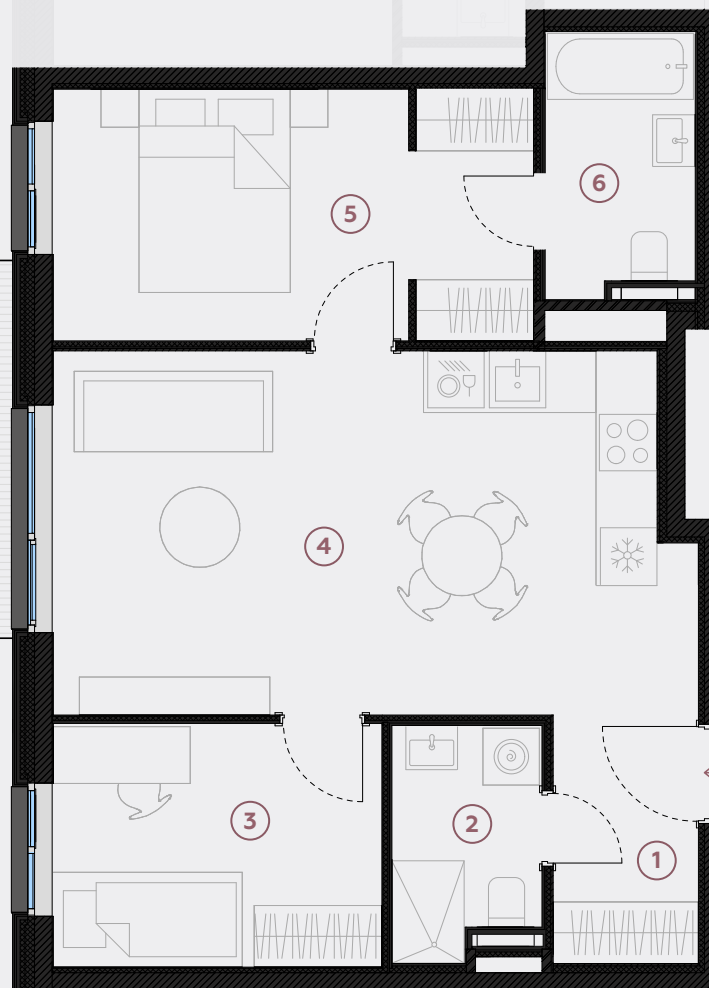

1st floor, Liela street 45d, Marupe

Apartment # 74

#	ROOM	M ²
1	Hall	4
2	WC	3,7
3	Bedroom	9
4	Living room & Kitchen	25,4
5	Bedroom	13,4
6	Bathroom	4,3
7	Terrace	12,1

Living area 59,8

Total area 71,9

SCALE 1:80