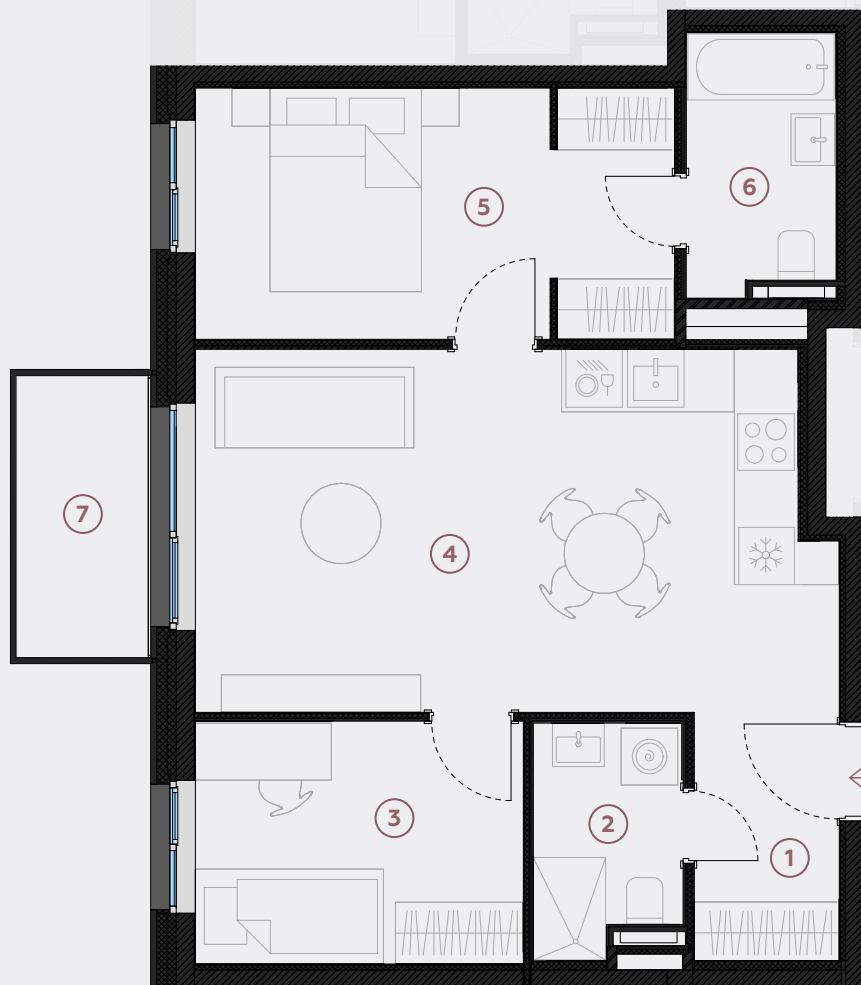

2nd floor, Liela street 45d, Marupe

Apartment # 79

#	ROOM	M ²
1	Hall	4
2	WC	3,7
3	Bedroom	9
4	Living room & Kitchen	25,4
5	Bedroom	13,4
6	Bathroom	4,3
7	Balcony	4,5

Living area 59,8

Total area 64,3

SCALE 1:80