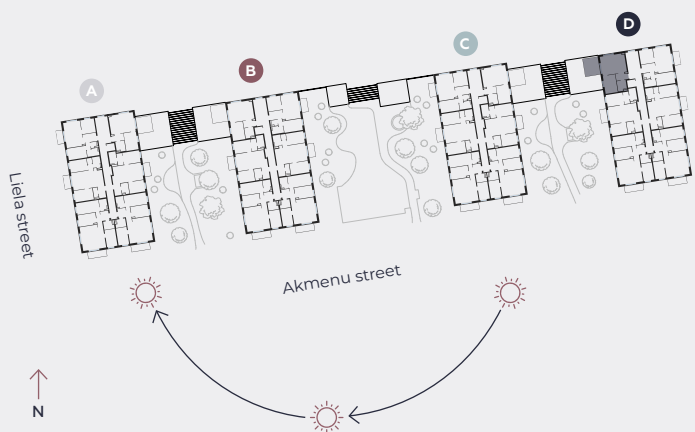

2nd floor, Liela street 45d, Marupe

Apartment # 80

#	ROOM	M ²
1	Hall	4
2	Living room & Kitchen	23,2
3	Bedroom	11,2
4	Bathroom	4,3
5	Terrace	13,5

Living area 42,7

Total area 56,2

SCALE 1:80

0 80 160 240

IN 1 CENTIMETER – 80 CENTIMETERS