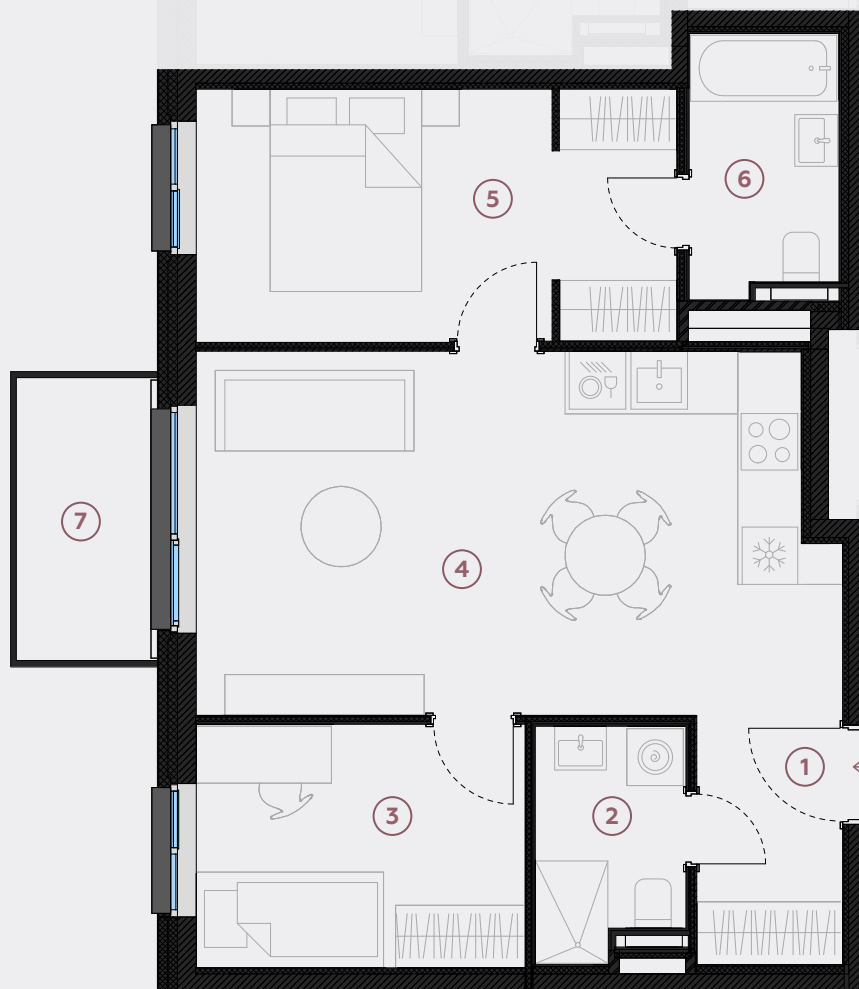

hepsor

📍 Citadeles iela 12,
Rīga, LV-1010

📞 +371 26 603 222

(WHATSAPP & VIBER) LV / EN / RU

✉️ olita@hepsor.lv