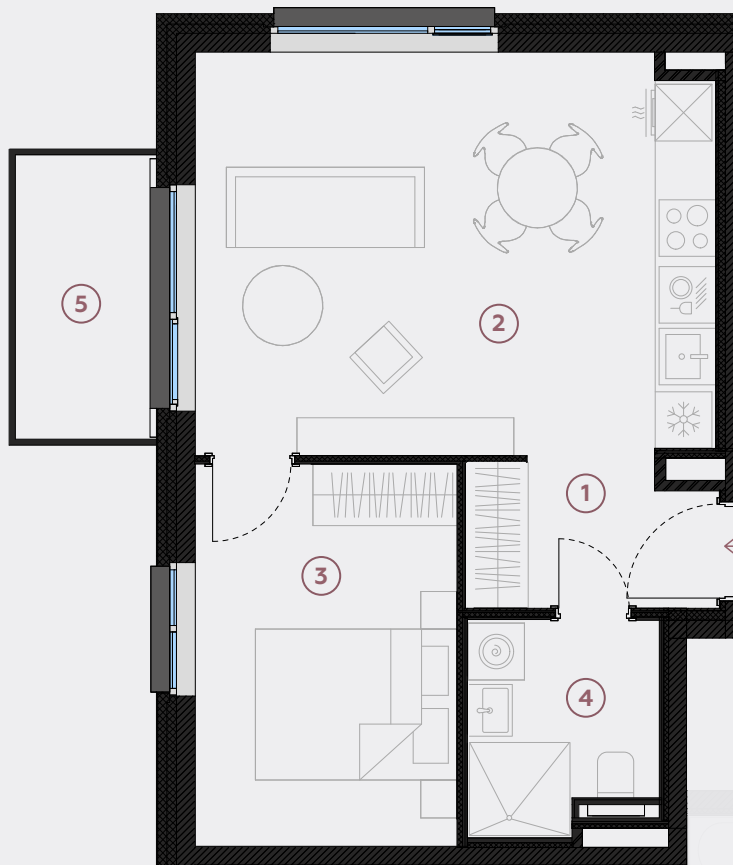

3rd floor, Liela street 45d, Marupe

Apartment # 86

#	ROOM	M ²
1	Hall	4
2	Living room & Kitchen	23,2
3	Bedroom	11,2
4	Bathroom	4,3
5	Balcony	4,5

Living area 42,7

Total area 47,2

SCALE 1:80

0 80 160 240

IN 1 CENTIMETER – 80 CENTIMETERS