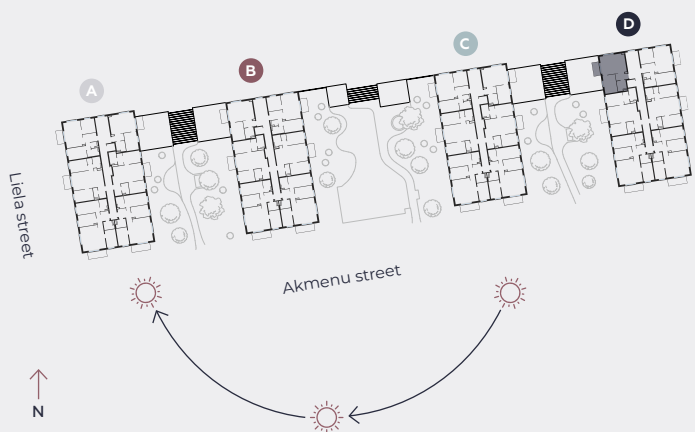

3rd floor, Liela street 45d, Marupe

Apartment # 86

#	ROOM	M ²
1	Hall	4
2	Living room & Kitchen	23,2
3	Bedroom	11,2
4	Bathroom	4,3
5	Balcony	4,5

Living area 42,7

Total area 47,2

SCALE 1:80

0 80 160 240

IN 1 CENTIMETER – 80 CENTIMETERS