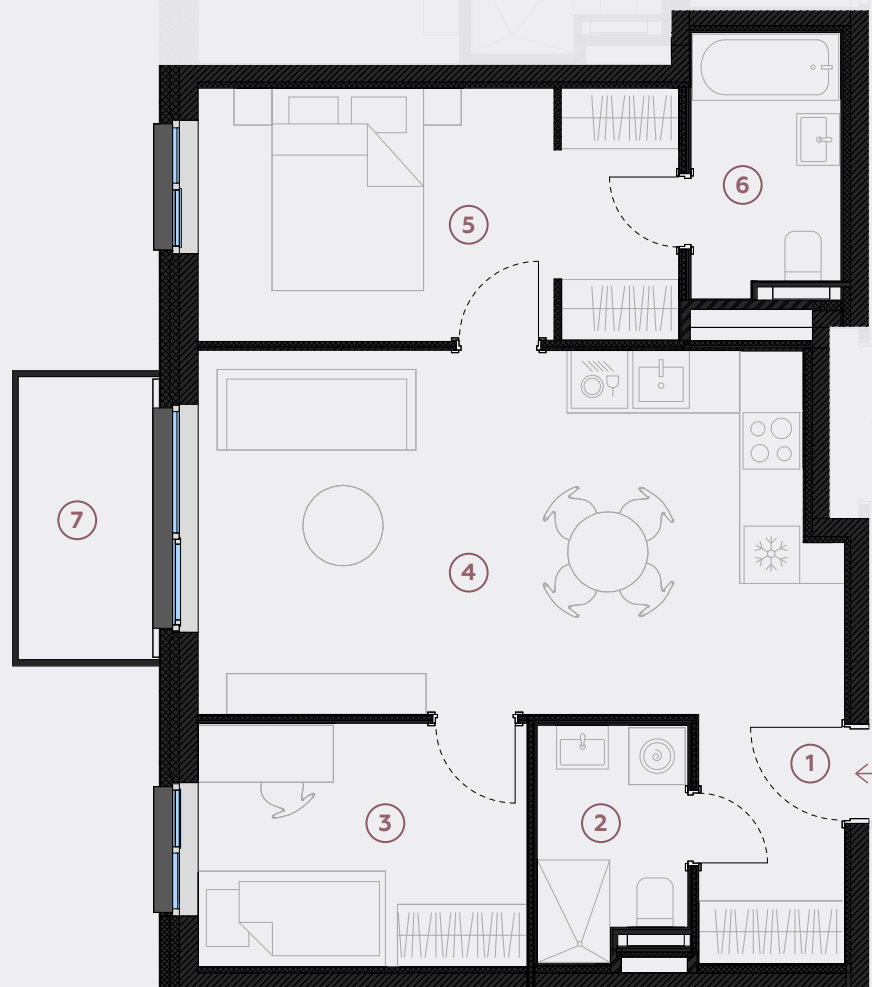

4th floor, Liela street 45d, Marupe

Apartment # 91

#	ROOM	M ²
1	Hall	4
2	WC	3,7
3	Bedroom	9
4	Living room & Kitchen	25,4
5	Bedroom	13,4
6	Bathroom	4,3
7	Balcony	4,5

Living area 59,8

Total area 64,3

SCALE 1:80