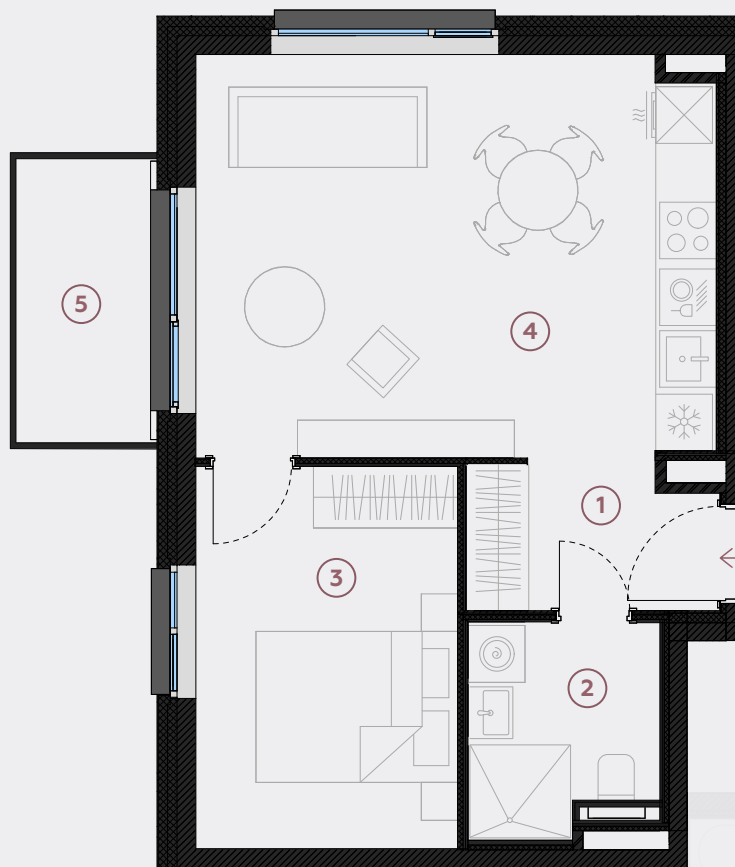

4th floor, Liela street 45d, Marupe

Apartment # 92

#	ROOM	M ²
1	Hall	4
2	Living room & Kitchen	23,2
3	Bedroom	11,2
4	Bathroom	4,3
5	Balcony	4,5

Living area 42,7

Total area 47,2

SCALE 1:80

0 80 160 240

IN 1 CENTIMETER – 80 CENTIMETERS