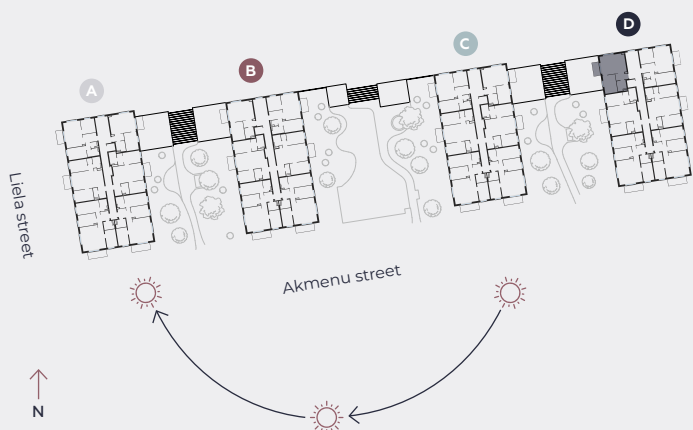

4th floor, Liela street 45d, Marupe

Apartment # 92

#	ROOM	M ²
1	Hall	4
2	Living room & Kitchen	23,2
3	Bedroom	11,2
4	Bathroom	4,3
5	Balcony	4,5

Living area 42,7

Total area 47,2

SCALE 1:80

0 80 160 240

IN 1 CENTIMETER – 80 CENTIMETERS