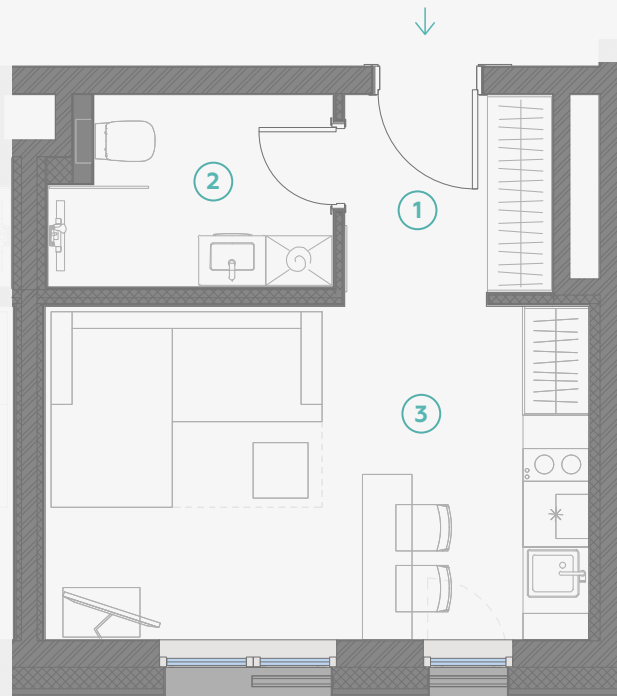

# Apartment #4

#	ROOM	M <sup>2</sup>
1	Hallway	3,6
2	Bathroom	4,4
3	Kitchen-living room	15,0

**Living space 23,0**

SCALE 1:70

IN 1 CENTIMETERE - 70 CENTIMETERS

📍 Strēlnieku 4b, Rīga, LV-1010

📞 +371 29 224 774  
(WHATSAPP & VIBER) LV / EN / RU