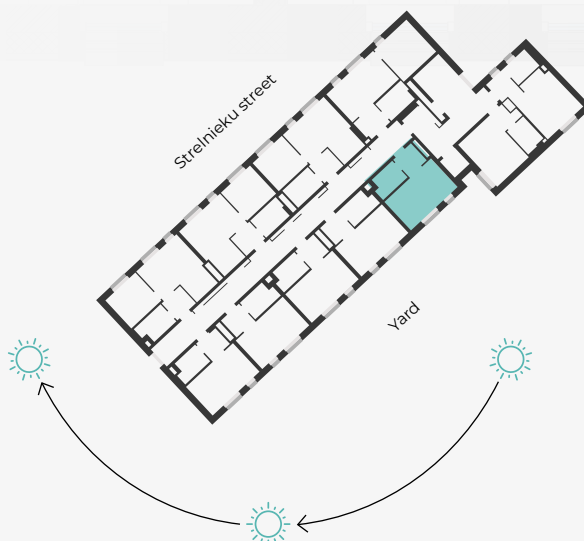

# Apartment #4

#	ROOM	M <sup>2</sup>
1	Hallway	3,6
2	Bathroom	4,4
3	Kitchen-living room	15,0

**Living space 23,0**

SCALE 1:70

IN 1 CENTIMETERE - 70 CENTIMETERS

📍 Strēlnieku 4b, Rīga, LV-1010

📞 +371 29 224 774  
(WHATSAPP & VIBER) LV / EN / RU