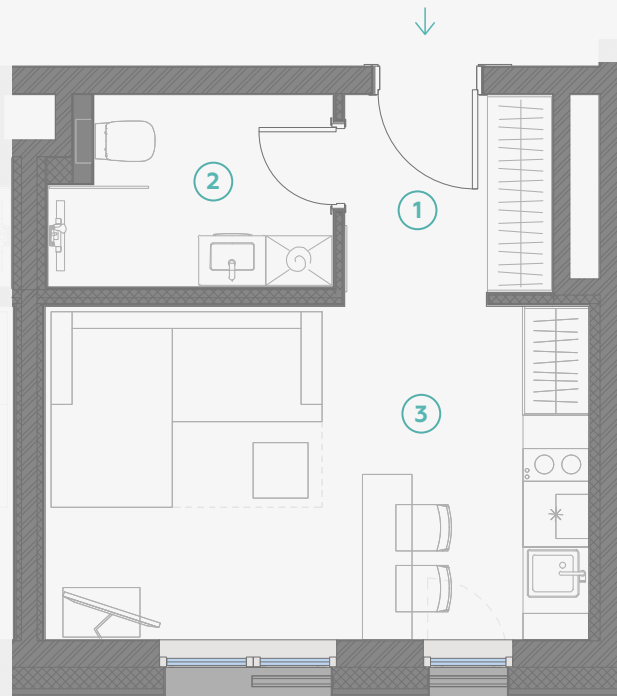

STRĒLNIĒKU
DZĪVO KLUSAJĀ CENTRĀ

3rd Floor, Strēlnieku 4b

Apartment #15

#	ROOM	M ²
1	Hallway	3,6
2	Bathroom	4,4
3	Kitchen-living room	15,0

Living space 23,0

SCALE 1:70

0 70 140 210

IN 1 CENTIMETERE - 70 CENTIMETERS