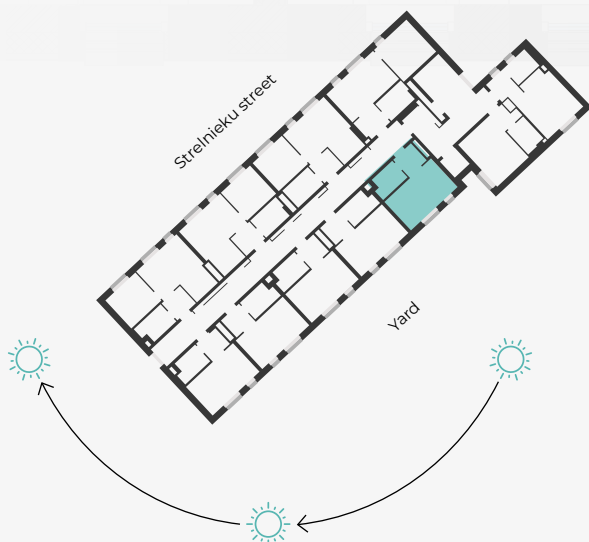

STRĒLNIĒKU
DZĪVO KLUSAJĀ CENTRĀ

3rd Floor, Strēlnieku 4b

Apartment #15

#	ROOM	M ²
1	Hallway	3,6
2	Bathroom	4,4
3	Kitchen-living room	15,0

Living space 23,0

SCALE 1:70

0 70 140 210

IN 1 CENTIMETERE - 70 CENTIMETERS