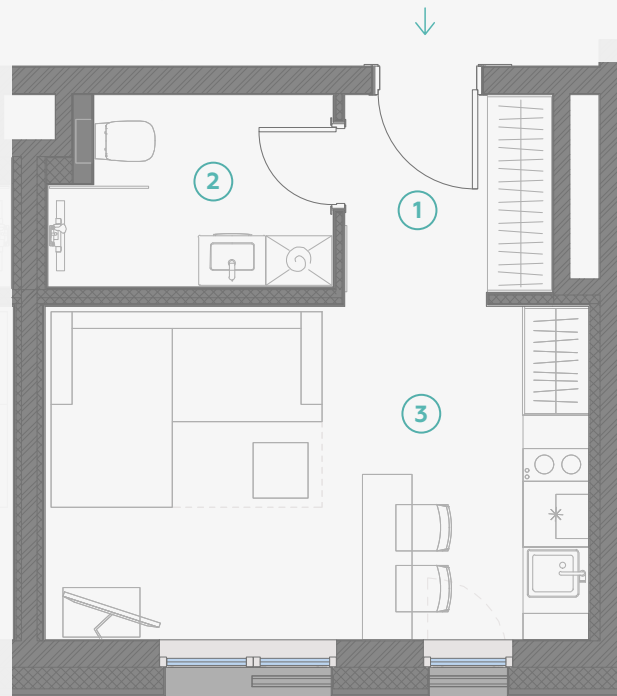

STRĒLNIEKU
DZĪVO KLUSAJĀ CENTRĀ

4th Floor, Strelnieku 4b

Apartment #26

#	ROOM	M ²
1	Hallway	3,6
2	Bathroom	4,4
3	Kitchen-living room	15,0

Living space 23,0

SCALE 1:70

0 70 140 210

IN 1 CENTIMETERE - 70 CENTIMETERS