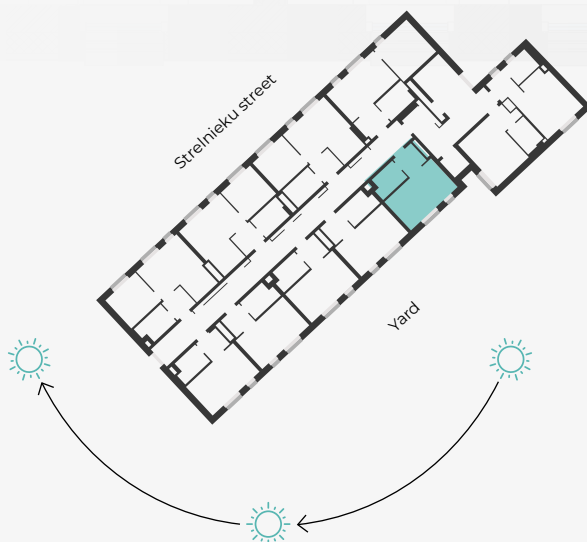

STRĒLNIEKU
DZĪVO KLUSAJĀ CENTRĀ

4th Floor, Strelnieku 4b

Apartment #26

#	ROOM	M ²
1	Hallway	3,6
2	Bathroom	4,4
3	Kitchen-living room	15,0

Living space 23,0

SCALE 1:70

0 70 140 210

IN 1 CENTIMETERE - 70 CENTIMETERS