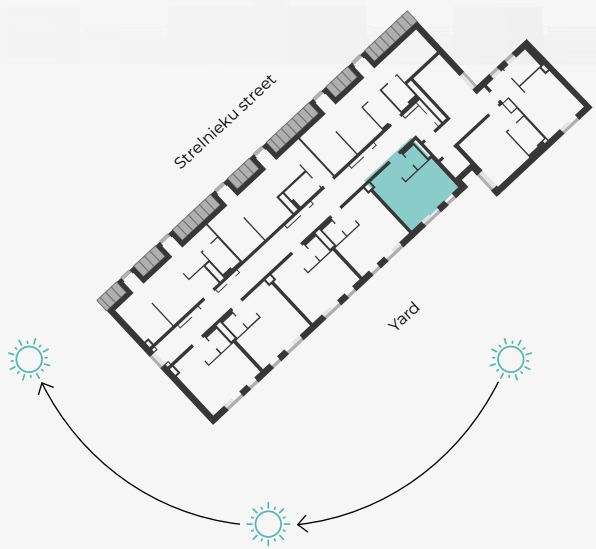

STRĒLNIĒKU  
DZĪVO KLUSĀJĀ CENTRĀ

5th Floor, Strelnieku 4b

# Apartment #37

2-FLOOR APARTMENT | 1<sup>ST</sup> FLOOR

| # | ROOM                | M <sup>2</sup> |
|---|---------------------|----------------|
| 1 | Hallway             | 2,3            |
| 2 | Bathroom            | 1,8            |
| 3 | Kitchen-living room | 19,1           |

Floor living space 23,2  
Common living space 45,0

SCALE 1:70

IN 1 CENTIMETERE – 70 CENTIMETERS

📍 Strēlnieku 4b, Rīga, LV-1010  
📞 +371 29 224 774  
(WHATSAPP & VIBER) LV / EN / RU  
✉️ madara@hepsor.lv