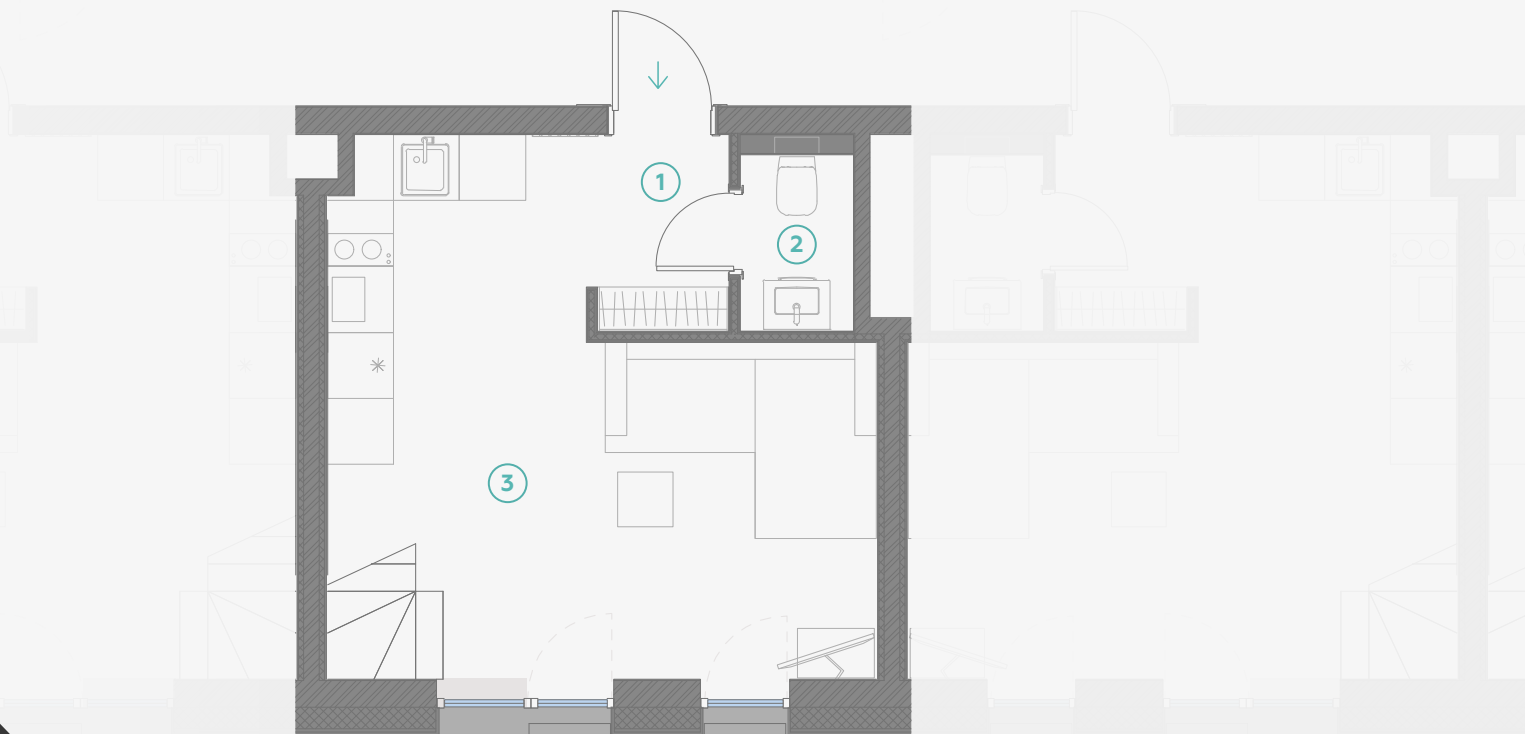

# Apartment #39

2-FLOOR APARTMENT | 1<sup>ST</sup> FLOOR

#	ROOM	M <sup>2</sup>
1	Hallway	2,3
2	Bathroom	1,8
3	Kitchen-living room	19,5

Floor living space 23,6

**Common living space 45,9**

SCALE 1:70

0 70 140 210