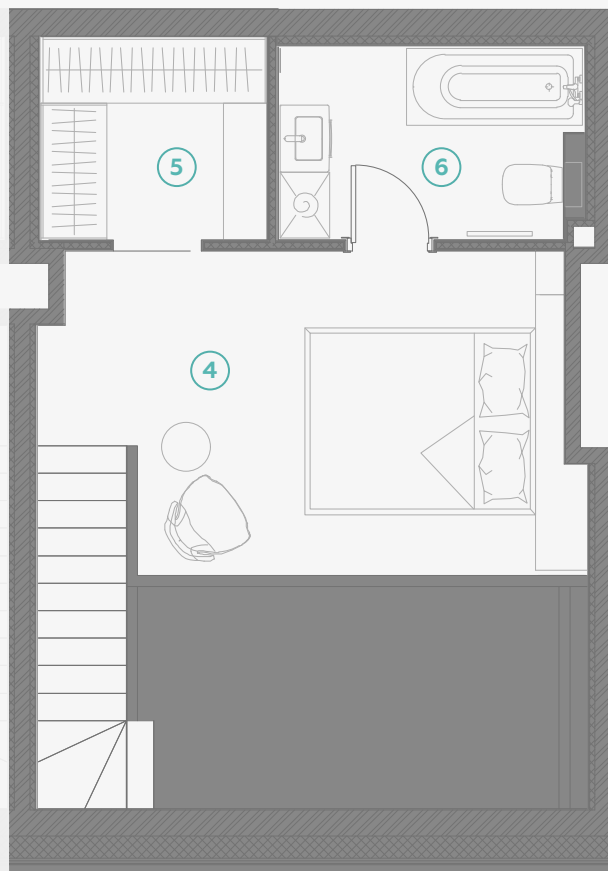

# Apartment #39

2-FLOOR APARTMENT | 1<sup>ST</sup> FLOOR

#	ROOM	M <sup>2</sup>
1	Hallway	2,3
2	Bathroom	1,8
3	Kitchen-living room	19,5

Floor living space 23,6

**Common living space 45,9**

SCALE 1:70

0 70 140 210

# Apartment #39

2-FLOOR APARTMENT | 2<sup>ND</sup> FLOOR

#	ROOM	M <sup>2</sup>
4	Bedroom	13,6
5	Wardrobe	3,9
6	Bathroom	4,8

Floor living space 22,3

**Common living space 45,9**

SCALE 1:70

IN 1 CENTIMETERE - 70 CENTIMETERS