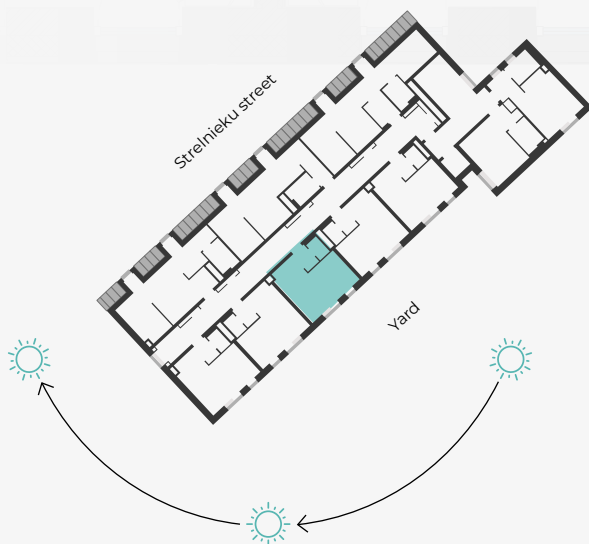

# Apartment #39

2-FLOOR APARTMENT | 1<sup>ST</sup> FLOOR

#	ROOM	M <sup>2</sup>
1	Hallway	2,3
2	Bathroom	1,8
3	Kitchen-living room	19,5

Floor living space 23,6

**Common living space 45,9**

SCALE 1:70

0 70 140 210

# Apartment #39

2-FLOOR APARTMENT | 2<sup>ND</sup> FLOOR

#	ROOM	M <sup>2</sup>
4	Bedroom	13,6
5	Wardrobe	3,9
6	Bathroom	4,8

Floor living space 22,3

**Common living space 45,9**

SCALE 1:70

IN 1 CENTIMETERE - 70 CENTIMETERS