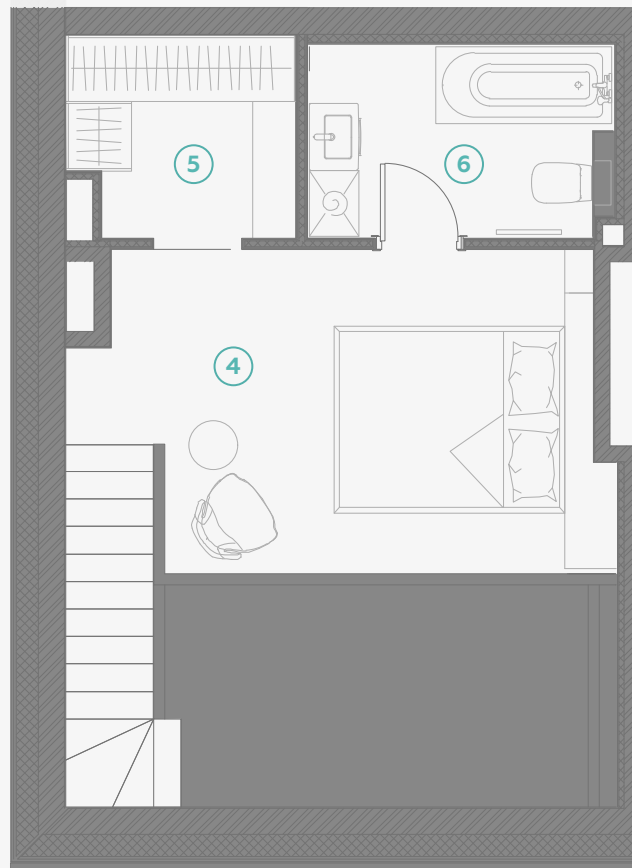

STRĒLNIEKU
DZĪVO KLUSAJĀ CENTRĀ

5th Floor, Strēlnieku 4b

Apartment #41

2-FLOOR APARTMENT | 1ST FLOOR

#	ROOM	M ²
1	Hallway	2,3
2	Bathroom	1,8
3	Kitchen-living room	19,4

Floor living space 23,5

Common living space 45,4

STRĒLNIEKU
DZĪVO KLUSĀJĀ CENTRĀ

6th Floor, Strelnieku 4b

Apartment #41

2-FLOOR APARTMENT | 2ND FLOOR

#	ROOM	M ²
4	Bedroom	13,4
5	Wardrobe	3,7
6	Bathroom	4,8

Floor living space 21,9

Common living space 45,4

SCALE 1:70