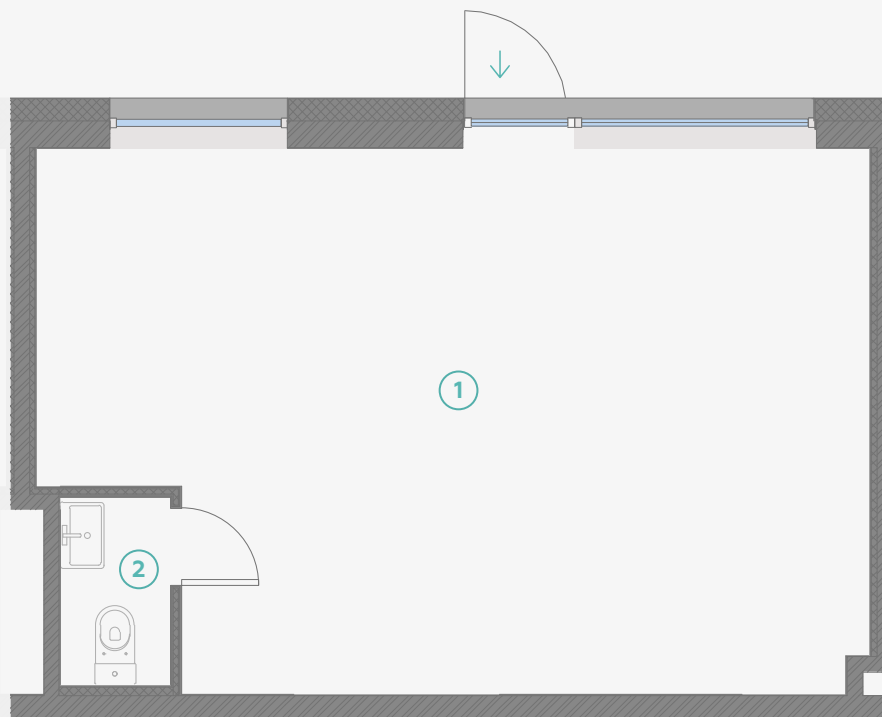

# Commercial space #47

| # | ROOM     | M <sup>2</sup> |
|---|----------|----------------|
| 1 | Room     | 32,5           |
| 2 | Bathroom | 3,8            |

**Total space 36,3**

SCALE 1:70

IN 1 CENTIMETERE - 70 CENTIMETERS