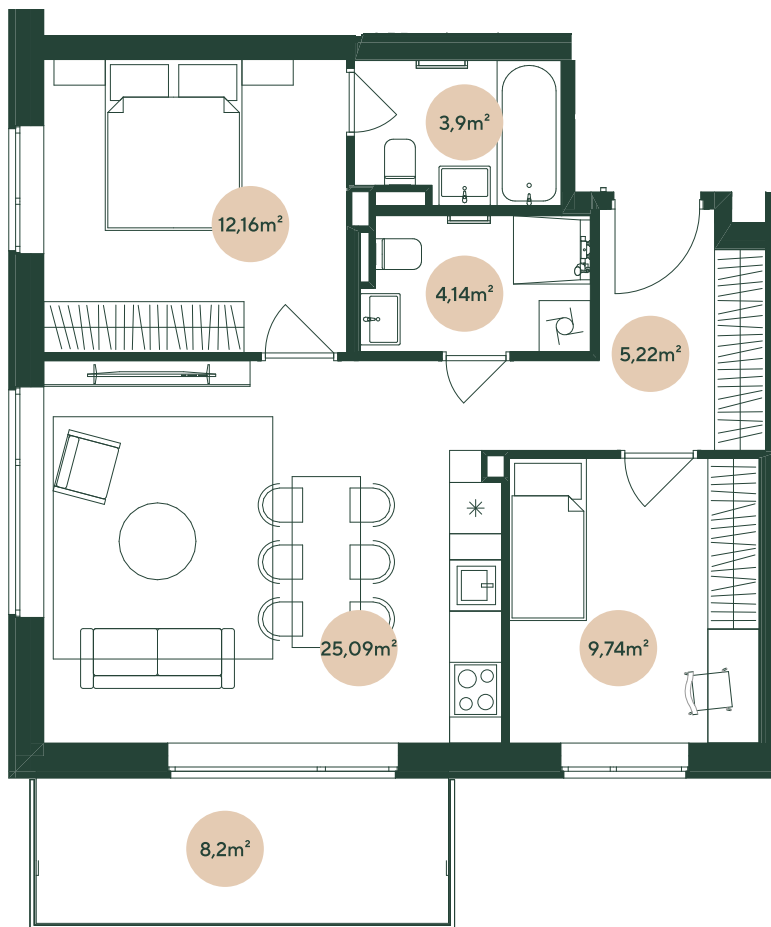

## No. 15

4 <sup>th</sup> floor	3 rooms	
		m <sup>2</sup>
Corridor	<b>5,2</b>	
Bathroom	<b>3,9</b>	
WC with shower	<b>4,1</b>	
Living room with kitchen	<b>25,1</b>	
Bedroom	<b>12,2</b>	
Bedroom	<b>9,7</b>	
Balcony	<b>8,2</b>	
LIVING AREA		<b>60,2</b>
TOTAL AREA		<b>68,4</b>

[hepsor.lv/zalajugla](https://hepsor.lv/zalajugla)

0 1 m 2 m 3 m

Scale 1:100 | 1 cm = 1 m

hepsor

↑  
Z