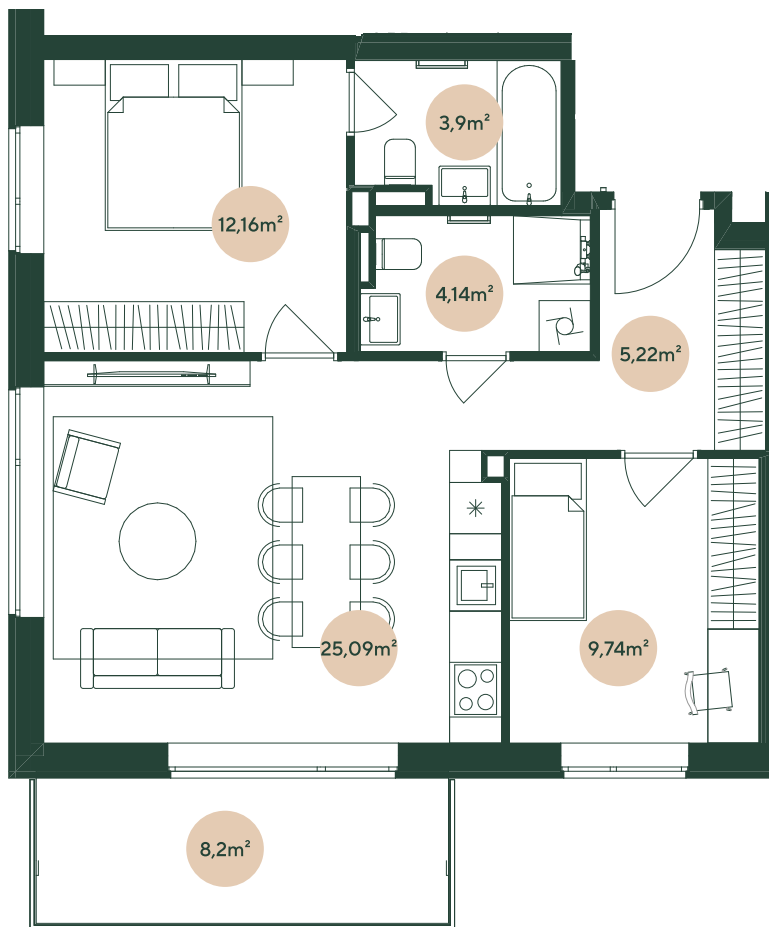

## No. 15

4 <sup>th</sup> floor	3 rooms	
		m <sup>2</sup>
Corridor	<b>5,2</b>	
Bathroom	<b>3,9</b>	
WC with shower	<b>4,1</b>	
Living room with kitchen	<b>25,1</b>	
Bedroom	<b>12,2</b>	
Bedroom	<b>9,7</b>	
Balcony	<b>8,2</b>	
	<b>LIVING AREA</b>	<b>60,2</b>
	<b>TOTAL AREA</b>	<b>68,4</b>

[hepsor.lv/zalajugla](https://hepsor.lv/zalajugla)

0 1 m 2 m 3 m

Scale 1:100 | 1 cm = 1 m

hepsor

↑  
Z