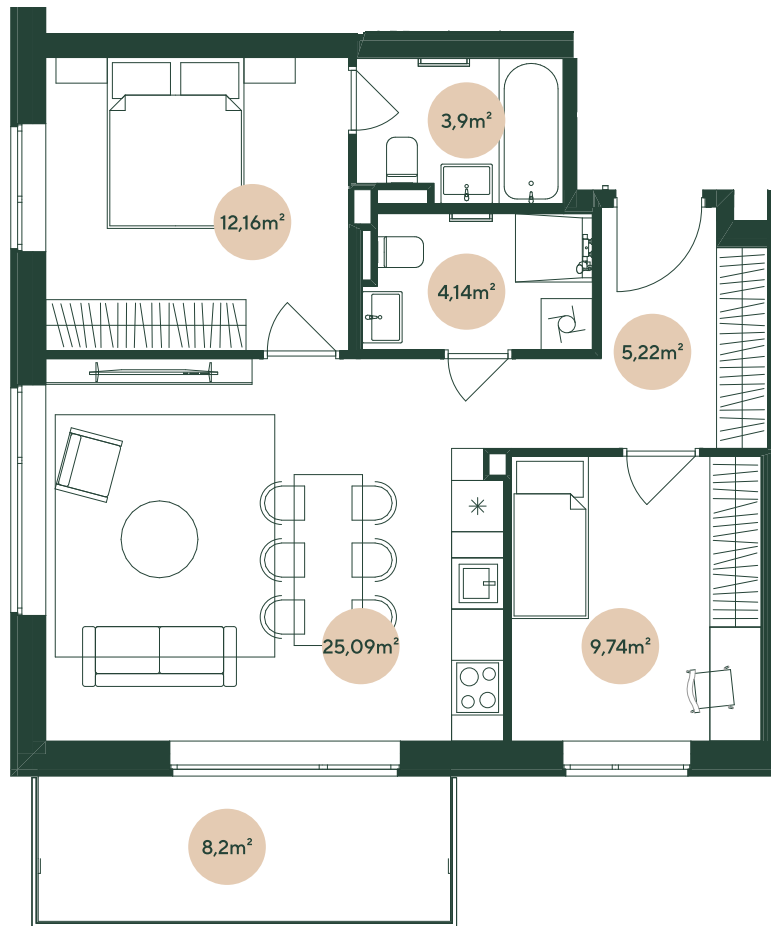

## No. 8

3 <sup>rd</sup> floor	3 rooms	
		m <sup>2</sup>
Corridor	<b>5,2</b>	
Bathroom	<b>3,9</b>	
WC with shower	<b>4,1</b>	
Living room with kitchen	<b>25,1</b>	
Bedroom	<b>12,2</b>	
Bedroom	<b>9,7</b>	
Balcony	<b>8,2</b>	
	<b>LIVING AREA</b>	<b>60,2</b>
	<b>TOTAL AREA</b>	<b>68,4</b>

[hepsor.lv/zalajugla](https://hepsor.lv/zalajugla)

0 1 m 2 m 3 m

Scale 1:100 | 1 cm = 1 m

hepsor